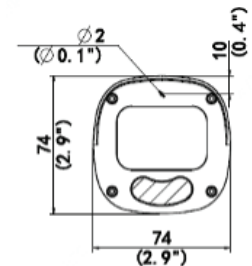

## Technical Specifications

Device	
Image Sensor:	1/3", 4.0 Megapixel, Progressive Scan, CMOS
Min Illumination:	Color: 0.003Lux (F1.6, AGC ON)   0Lux with IR on
Shutter Time:	Auto/Manual, 1 ~ 1/100000s
Lens:	2.8 ~ 12mm, AF Automatic Focusing and Motorized Zoom Lens
WDR:	120dB
Angle of View:	H: 102.79°~ 30.86°, V: 54.50°~ 17.49°, O: 106.94°~35.49°
Angle Adjustment:	Pan: 0° ~ 360° Tilt: 0° ~ 90° Rotate: 0° ~ 360°
3-Axis Adjustment:	Yes
Day & Night:	IR-cut filter with auto switch (ICR)
IR Range:	Up to 50m (164ft) IR range
Compression Standard	
Video Compression:	H.265, H.264, MJPEG
Video Bit Rate:	128 Kbps~16 Mbps
Tri-Stream:	Yes
Analytics:	Cross line, Intrusion (Based on Human Body Detection) Motion Detection, Tampering Alarm, Audio detection
Image	
Max. Image Resolution:	2688 x 1520
Frame Rate:	30fps (2688 x 1520)
ROI Codec:	Up to 8 Areas
Image Setting:	White Balance, Digital Noise Reduction, Smart IR, Flip, Dewarping, HLC, BLC

## Technical Specifications

Network	
Protocols:	IPv4, IGMP, ICMP, ARP, TCP, UDP, DHCP, RTP, RTSP, RTCP, RTMP, DNS, DDNS, NTP, FTP, UPnP, HTTP, HTTPS, SMTP, SSL, QoS, 802.1x, SNMP
Interface	
Communication Interface:	10/100M Base-TX Ethernet
Local Storage:	Micro SD, up to 256GB
Audio Compression:	G.711
Built-in Mic:	Supported
General	
Safety	UL (IEC62368-1), CE, IEC62368-1
EMC	FCC (Part15 ClassA), EN55032 ClassB, EN55024
Operating Conditions:	Temperature: -30°C ~ 60°C (-22°F ~ 140°F), Humidity: ≤95% RH (non-condensing)
Power Consumption:	Max 8.5W
Power Supply:	DC 12V±25%, PoE (IEEE 802.3af)
Weather Proof Rating:	IP67
Vandal Resistant:	–
Dimensions:	206 × 74 × 74mm (8.1" × 2.9" × 2.9")
Weight:	0.55kg (1.2lb)
Software:	Includes Video Insight VMS License
Accessories	<div style="display: flex; justify-content: space-around; align-items: center;"> <div style="text-align: center;"> <p>M-JB-MINI-B</p>  </div> <div style="text-align: center;"> <p>M-PM-B</p>  </div> </div>