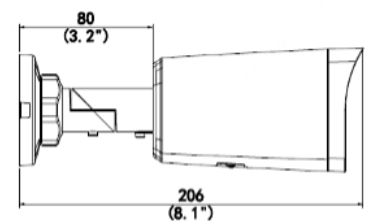

## Overview

- 4MP (2688 x 1520)
- True WDR 120dB
- 2.8mm to 12mm Motorized Lens
- Built-in Mic
- IR, IP67 Rated

## Technical Specifications

Device	
Image Sensor:	1/3", 4.0 Megapixel, Progressive Scan, CMOS
Min Illumination:	Color: 0.003Lux (F1.6, AGC ON)   0Lux with IR on
Shutter Time:	Auto/Manual, 1 ~ 1/100000s
Lens:	2.8 ~ 12mm, AF Automatic Focusing and Motorized Zoom Lens
WDR:	120dB
Angle of View:	H: 102.79°~ 30.86°, V: 54.50°~ 17.49°, O: 106.94°~35.49°
Angle Adjustment:	Pan: 0° ~ 360° Tilt: 0° ~ 90° Rotate: 0° ~ 360°
3-Axis Adjustment:	Yes
Day & Night:	IR-cut filter with auto switch (ICR)
IR Range:	Up to 50m (164ft) IR range
Compression Standard	
Video Compression:	H.265, H.264, MJPEG
Video Bit Rate:	128 Kbps~16 Mbps
Tri-Stream:	Yes
Analytics:	Cross line, Intrusion (Based on Human Body Detection) Motion Detection, Tampering Alarm, Audio detection
Image	
Max. Image Resolution:	2688 x 1520
Frame Rate:	30fps (2688 x 1520)
ROI Codec:	Up to 8 Areas
Image Setting:	White Balance, Digital Noise Reduction, Smart IR, Flip, Dewarping, HLC, BLC