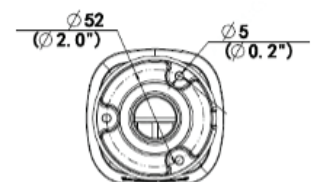

## Overview

- 4MP (2688 x 1520)
- True WDR 120dB
- 2.8mm to 12mm Motorized Lens
- Built-in Mic
- IR, IP67 Rated

## Technical Specifications

Device	
Image Sensor:	1/3", 4.0 Megapixel, Progressive Scan, CMOS
Min Illumination:	Color: 0.003Lux (F1.6, AGC ON)   0Lux with IR on
Shutter Time:	Auto/Manual, 1 ~ 1/100000s
Lens:	2.8 ~ 12mm, AF Automatic Focusing and Motorized Zoom Lens
WDR:	120dB
Angle of View:	H: 102.79°~ 30.86°, V: 54.50°~ 17.49°, O: 106.94°~35.49°
Angle Adjustment:	Pan: 0° ~ 360° Tilt: 0° ~ 90° Rotate: 0° ~ 360°
3-Axis Adjustment:	Yes
Day & Night:	IR-cut filter with auto switch (ICR)
IR Range:	Up to 50m (164ft) IR range
Compression Standard	
Video Compression:	H.265, H.264, MJPEG
Video Bit Rate:	128 Kbps~16 Mbps
Tri-Stream:	Yes
Analytics:	Cross line, Intrusion (Based on Human Body Detection) Motion Detection, Tampering Alarm, Audio detection
Image	
Max. Image Resolution:	2688 x 1520
Frame Rate:	30fps (2688 x 1520)
ROI Codec:	Up to 8 Areas
Image Setting:	White Balance, Digital Noise Reduction, Smart IR, Flip, Dewarping, HLC, BLC