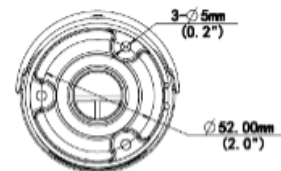

Overview

- 8MP (3840 x 2160)
- 120 dB True WDR
- Built-in Mic
- Deterrence Light
- IR, IP67

Technical Specifications

Device	
Image Sensor:	1/2.7", 8.0 megapixel, progressive scan, CMOS
Min Illumination:	Color: 0.01Lux (F2.0, AGC ON) 0Lux with IR on
Shutter Time:	Auto/Manual, 1 ~ 1/100000s
Lens:	4.0mm@F2.0
WDR:	120dB
Angle of View:	H: 86.5°, V: 44.1°, O: 112.5°
Angle Adjustment:	Pan: 0° ~ 360° Tilt: 0° ~ 90° Rotate: 0° ~ 360°
3-Axis Adjustment:	Yes
Day & Night:	IR-cut filter with auto switch (ICR)
IR Range:	Up to 30m (98 ft) IR range
Compression Standard	
Video Compression:	H.265, H.264, MJPEG
Video Bit Rate:	128 Kbps~16 Mbps
Tri-Stream:	Yes
Analytics:	Cross Line, Intrusion, Enter Area, Leave Area Detection. Motion Detection, Tampering Alarm, Audio Detection.
Image	
Max. Image Resolution:	3840 x 2160
Frame Rate:	20fps (3840 x 2160)
ROI Codec:	Up to 8 Areas
Image Setting:	White Balance, Digital Noise Reduction, Smart IR, Flip, Dewarping, HLC, BLC

Technical Specifications

Network	
Alarm Light:	Supported
Protocols:	IPv4, IGMP, ICMP, ARP, TCP, UDP, DHCP, RTP, RTSP, RTCP, DNS, DDNS, NTP, FTP, UPnP, HTTP, SNMP, HTTPS, SMTP, SSL
Interface	
Communication Interface:	1 RJ45 10M/100M Base-TX Ethernet
Local Storage:	Micro SD, up to 256GB
Built-in Mic:	Supported
Built-in Speaker:	Supported
General	
Safety	UL (IEC62368-1), CE, IEC62368-1
EMC	FCC (Part15 ClassA), EN55032 ClassB, EN55024
Operating Conditions:	Temperature: -30°C ~ 60°C (-22°F ~ 140°F) Humidity: ≤95% RH (non-condensing)
Power Consumption:	Max 10.5W
Power Supply:	DC 12V±25%, PoE (IEEE 802.3af)
Weather Proof Rating:	IP67
Vandal Resistant:	—
Dimensions:	91 × 75 × 74mm (7.5" × 3.0" × 2.9")
Weight:	0.41kg (0.90lb)
Software:	Includes Video Insight VMS License
Accessories	<div style="display: flex; justify-content: space-around; align-items: center;"> <div style="text-align: center;"> <p>M-JB-MINI-B</p>  </div> <div style="text-align: center;"> <p>M-PM-B</p>  </div> </div>