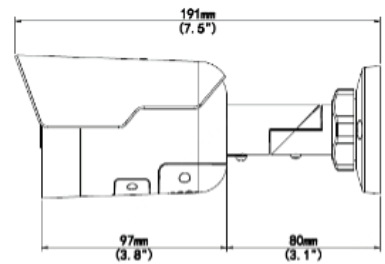

Overview

- 8MP (3840 x 2160)
- 120 dB True WDR
- Built-in Mic
- Deterrence Light
- IR, IP67

Technical Specifications

Device	
Image Sensor:	1/2.7", 8.0 megapixel, progressive scan, CMOS
Min Illumination:	Color: 0.01Lux (F2.0, AGC ON) 0Lux with IR on
Shutter Time:	Auto/Manual, 1 ~ 1/100000s
Lens:	4.0mm@F2.0
WDR:	120dB
Angle of View:	H: 86.5°, V: 44.1°, O: 112.5°
Angle Adjustment:	Pan: 0° ~ 360° Tilt: 0° ~ 90° Rotate: 0° ~ 360°
3-Axis Adjustment:	Yes
Day & Night:	IR-cut filter with auto switch (ICR)
IR Range:	Up to 30m (98 ft) IR range
Compression Standard	
Video Compression:	H.265, H.264, MJPEG
Video Bit Rate:	128 Kbps~16 Mbps
Tri-Stream:	Yes
Analytics:	Cross Line, Intrusion, Enter Area, Leave Area Detection. Motion Detection, Tampering Alarm, Audio Detection.
Image	
Max. Image Resolution:	3840 x 2160
Frame Rate:	20fps (3840 x 2160)
ROI Codec:	Up to 8 Areas
Image Setting:	White Balance, Digital Noise Reduction, Smart IR, Flip, Dewarping, HLC, BLC

Technical Specifications

Network	
Alarm Light:	Supported
Protocols:	IPv4, IGMP, ICMP, ARP, TCP, UDP, DHCP, RTP, RTSP, RTCP, DNS, DDNS, NTP, FTP, UPnP, HTTP, SNMP, HTTPS, SMTP, SSL
Interface	
Communication Interface:	1 RJ45 10M/100M Base-TX Ethernet
Local Storage:	Micro SD, up to 256GB
Built-in Mic:	Supported
Built-in Speaker:	Supported
General	
Safety	UL (IEC62368-1), CE, IEC62368-1
EMC	FCC (Part15 ClassA), EN55032 ClassB, EN55024
Operating Conditions:	Temperature: -30°C ~ 60°C (-22°F ~ 140°F) Humidity: ≤95% RH (non-condensing)
Power Consumption:	Max 10.5W
Power Supply:	DC 12V±25%, PoE (IEEE 802.3af)
Weather Proof Rating:	IP67
Vandal Resistant:	—
Dimensions:	91 × 75 × 74mm (7.5" × 3.0" × 2.9")
Weight:	0.41kg (0.90lb)
Software:	Includes Video Insight VMS License
Accessories	<div style="display: flex; justify-content: space-around; align-items: center;"> <div style="text-align: center;"> <p>M-JB-MINI-B</p>  </div> <div style="text-align: center;"> <p>M-PM-B</p>  </div> </div>