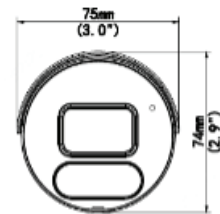

Overview

- 8MP (3840 x 2160)
- 120 dB True WDR
- Built-in Mic
- Deterrence Light
- IR, IP67

Technical Specifications

Device	
Image Sensor:	1/2.7", 8.0 megapixel, progressive scan, CMOS
Min Illumination:	Color: 0.01Lux (F2.0, AGC ON) 0Lux with IR on
Shutter Time:	Auto/Manual, 1 ~ 1/100000s
Lens:	4.0mm@F2.0
WDR:	120dB
Angle of View:	H: 86.5°, V: 44.1°, O: 112.5°
Angle Adjustment:	Pan: 0° ~ 360° Tilt: 0° ~ 90° Rotate: 0° ~ 360°
3-Axis Adjustment:	Yes
Day & Night:	IR-cut filter with auto switch (ICR)
IR Range:	Up to 30m (98 ft) IR range
Compression Standard	
Video Compression:	H.265, H.264, MJPEG
Video Bit Rate:	128 Kbps~16 Mbps
Tri-Stream:	Yes
Analytics:	Cross Line, Intrusion, Enter Area, Leave Area Detection. Motion Detection, Tampering Alarm, Audio Detection.
Image	
Max. Image Resolution:	3840 x 2160
Frame Rate:	20fps (3840 x 2160)
ROI Codec:	Up to 8 Areas
Image Setting:	White Balance, Digital Noise Reduction, Smart IR, Flip, Dewarping, HLC, BLC

Technical Specifications

Network	
Alarm Light:	Supported
Protocols:	IPv4, IGMP, ICMP, ARP, TCP, UDP, DHCP, RTP, RTSP, RTCP, DNS, DDNS, NTP, FTP, UPnP, HTTP, SNMP, HTTPS, SMTP, SSL
Interface	
Communication Interface:	1 RJ45 10M/100M Base-TX Ethernet
Local Storage:	Micro SD, up to 256GB
Built-in Mic:	Supported
Built-in Speaker:	Supported
General	
Safety	UL (IEC62368-1), CE, IEC62368-1
EMC	FCC (Part15 ClassA), EN55032 ClassB, EN55024
Operating Conditions:	Temperature: -30°C ~ 60°C (-22°F ~ 140°F) Humidity: ≤95% RH (non-condensing)
Power Consumption:	Max 10.5W
Power Supply:	DC 12V±25%, PoE (IEEE 802.3af)
Weather Proof Rating:	IP67
Vandal Resistant:	—
Dimensions:	91 × 75 × 74mm (7.5" × 3.0" × 2.9")
Weight:	0.41kg (0.90lb)
Software:	Includes Video Insight VMS License
Accessories	<div style="display: flex; justify-content: space-around; align-items: center;"> <div style="text-align: center;"> <p>M-JB-MINI-B</p>  </div> <div style="text-align: center;"> <p>M-PM-B</p>  </div> </div>