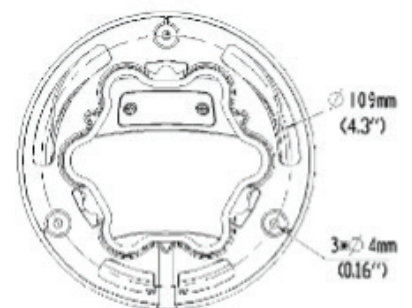

Overview

- 4 Megapixel IR
- True WDR 120dB
- 2.8 – 12mm Motorized Lens
- H.265
- IP67

Technical Specifications

Device	
Image Sensor:	1/3" Progressive Scan CMOS
Min Illumination:	Color: 0.003Lux (F1.6, AGC ON) 0Lux with IR
Shutter Time:	Auto/Manual, 1 ~ 1/100000s
Lens:	2.8 ~ 12mm, AF Automatic Focusing and Motorized Zoom Lens
WDR:	120dB
Angle of View:	H:98.26°~ 31.35°, V: 54.76°~ 18.55°, O: 127.74°~36.99°
Angle Adjustment:	Pan: 0° ~ 360° Tilt: 0° ~ 90° Rotate: 0° ~ 360°
3-Axis Adjustment:	Yes
Day & Night:	IR-Cut Filter with Auto Switch (ICR)
IR Range:	Up to 30m (98ft) IR range
Compression Standard	
Video Compression:	H.265, H.264, MJPEG
Video Bit Rate:	128 Kbps~16 Mbps
Tri-Stream:	Yes
Analytics:	Intrusion, Human Body Detection, Motion Detection, Tampering Alarm, Audio Detection
Image	
Max. Image Resolution:	2688 x 1520
Frame Rate:	30fps (2688 x 1520)
ROI Codec:	Up to 2 areas
Image Setting:	White Balance, Digital Noise Reduction, Smart IR, Flip, HLC, BLC