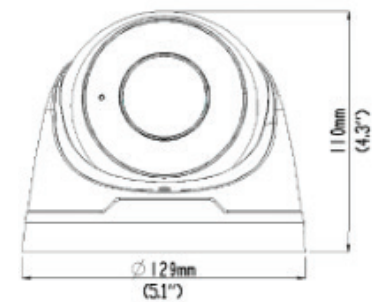

Overview

- 4 Megapixel IR
- True WDR 120dB
- 2.8 – 12mm Motorized Lens
- H.265
- IP67

Technical Specifications

Device	
Image Sensor:	1/3" Progressive Scan CMOS
Min Illumination:	Color: 0.003Lux (F1.6, AGC ON) 0Lux with IR
Shutter Time:	Auto/Manual, 1 ~ 1/100000s
Lens:	2.8 ~ 12mm, AF Automatic Focusing and Motorized Zoom Lens
WDR:	120dB
Angle of View:	H:98.26°~ 31.35°, V: 54.76°~ 18.55°, O: 127.74°~36.99°
Angle Adjustment:	Pan: 0° ~ 360° Tilt: 0° ~ 90° Rotate: 0° ~ 360°
3-Axis Adjustment:	Yes
Day & Night:	IR-Cut Filter with Auto Switch (ICR)
IR Range:	Up to 30m (98ft) IR range
Compression Standard	
Video Compression:	H.265, H.264, MJPEG
Video Bit Rate:	128 Kbps~16 Mbps
Tri-Stream:	Yes
Analytics:	Intrusion, Human Body Detection, Motion Detection, Tampering Alarm, Audio Detection
Image	
Max. Image Resolution:	2688 x 1520
Frame Rate:	30fps (2688 x 1520)
ROI Codec:	Up to 2 areas
Image Setting:	White Balance, Digital Noise Reduction, Smart IR, Flip, HLC, BLC